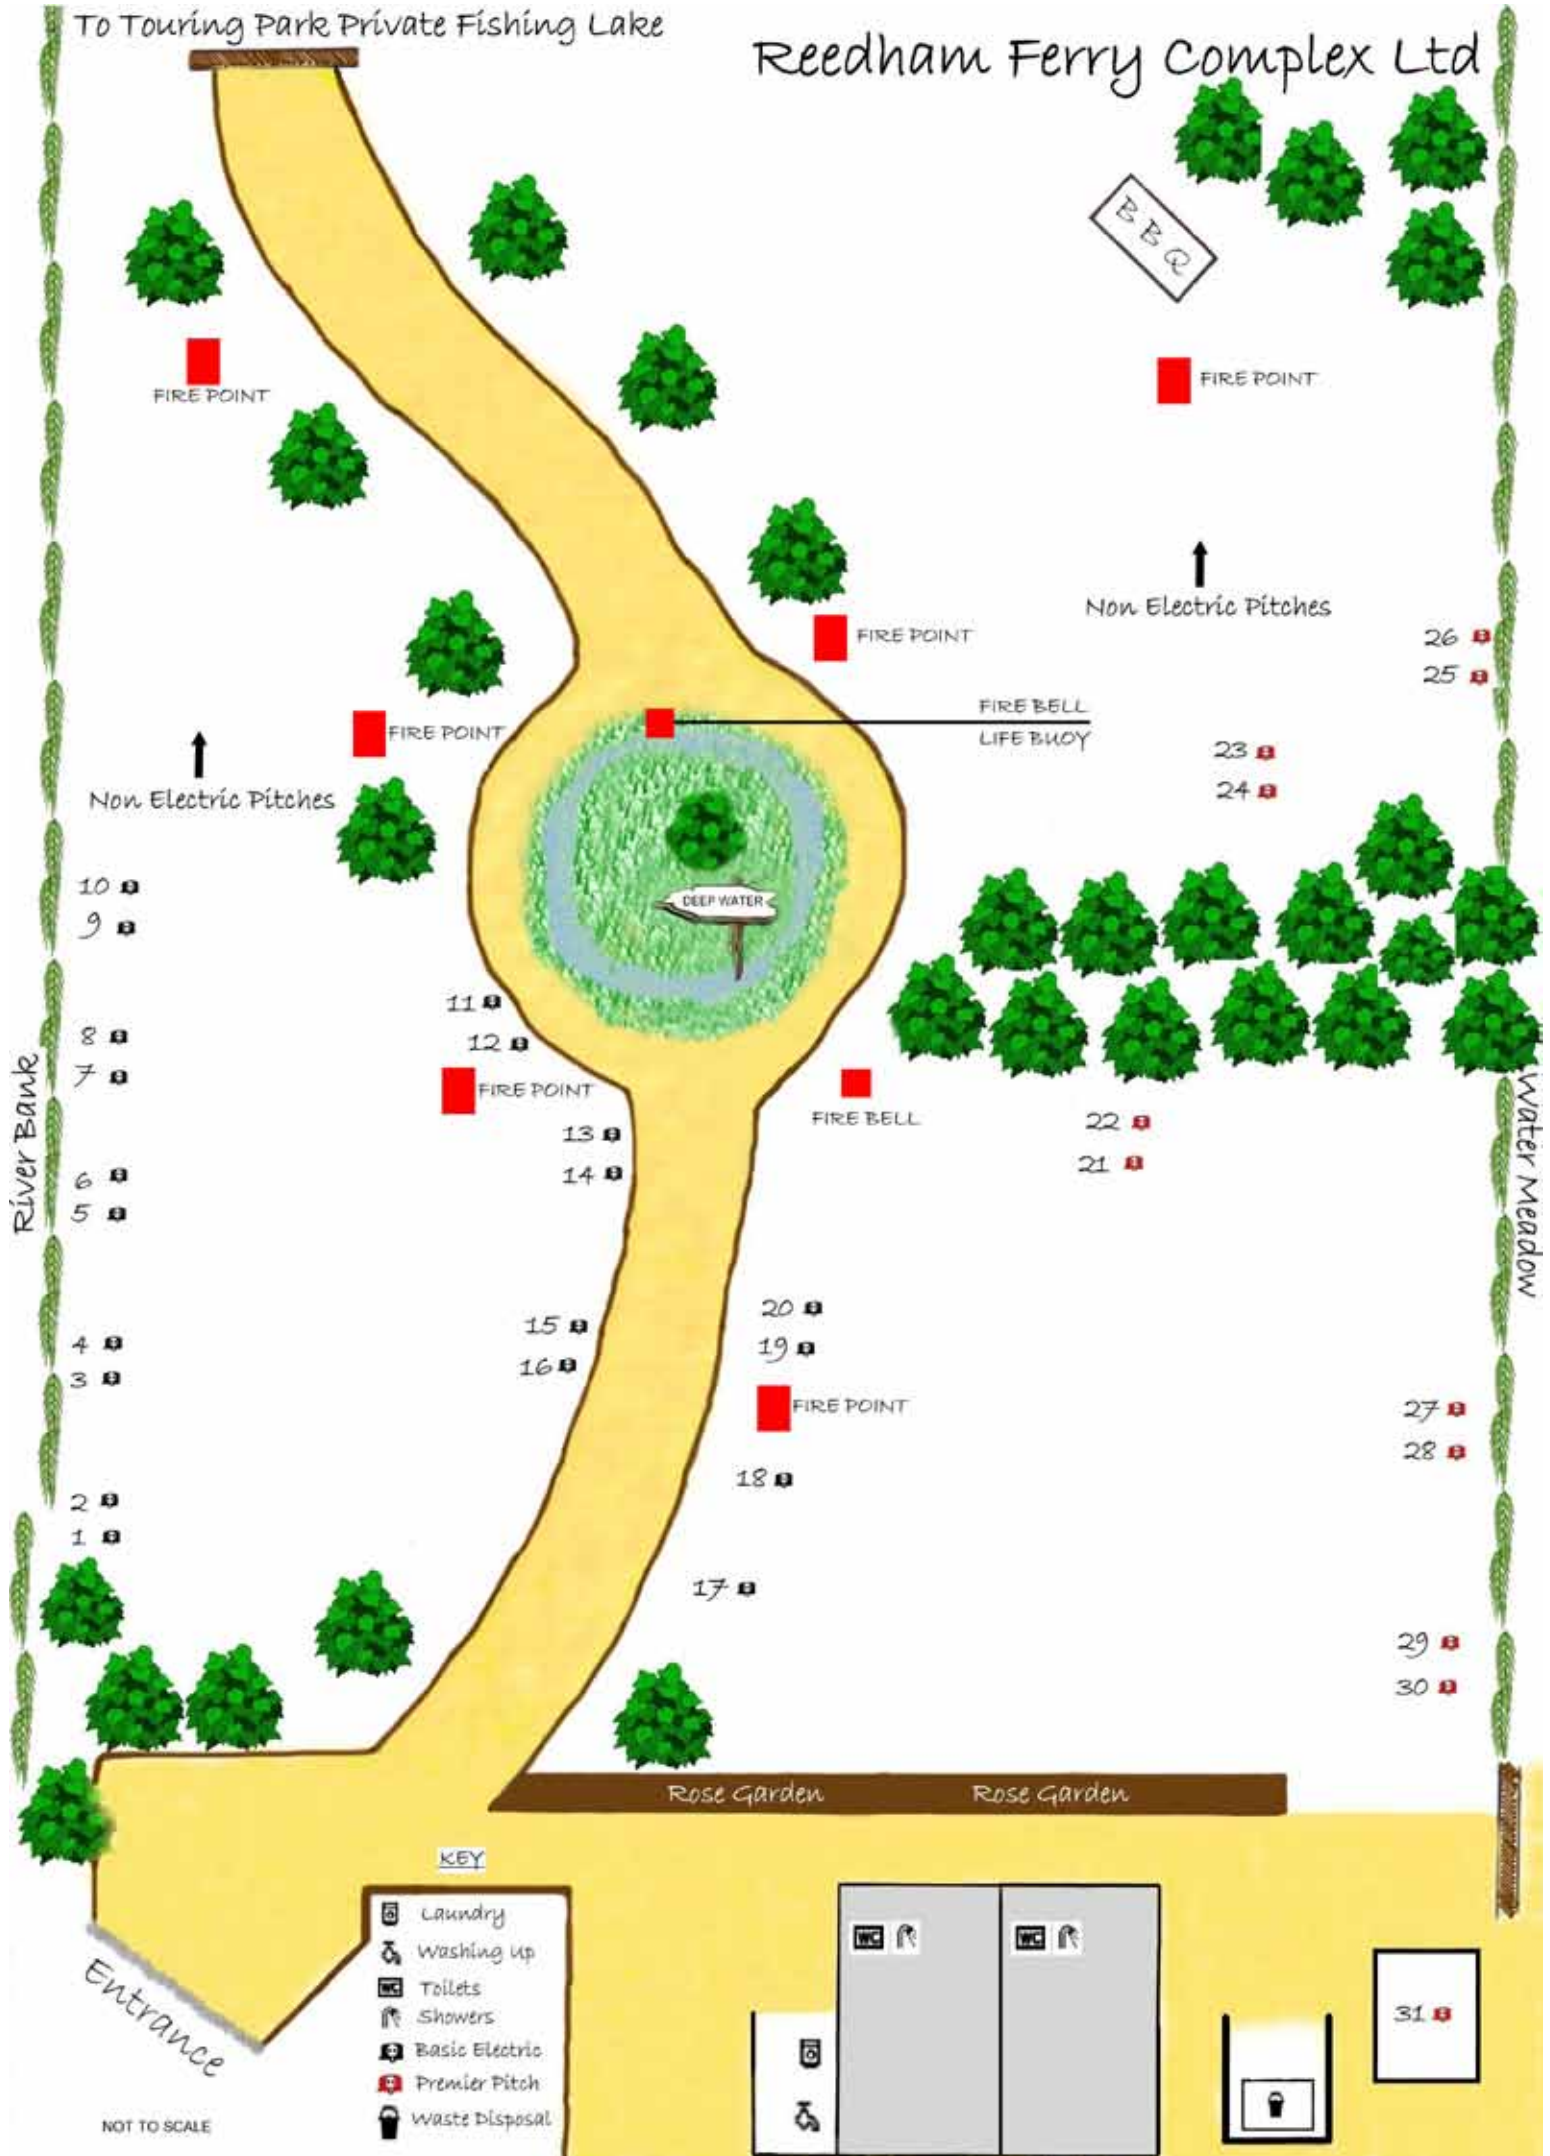

To Touring Park Private Fishing Lake

Reedham Ferry Complex Ltd

BBQ

FIRE POINT

FIRE POINT

Non Electric Pitches

26
25

FIRE BELL
LIFE BUOY

River Bank

8
7
6
5

FIRE POINT

13
14

Water Meadow

4
3

15
16

20
19

FIRE POINT

27
28

2
1

17

18

29
30

Rose Garden

Rose Garden

KEY

- Laundry
- Washing up
- Toilets
- Showers
- Basic Electric
- Premier Pitch
- Waste Disposal

31

Entrance

NOT TO SCALE